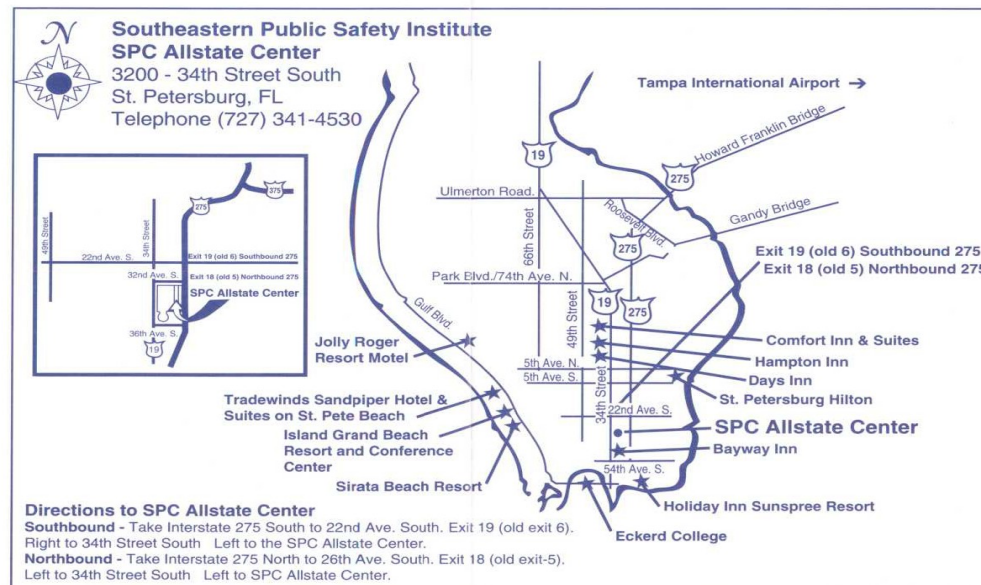

**Tradewinds Beach Resorts  
Sandpiper Hotel & Suites**

6000 Gulf Blvd.  
St. Pete Beach, FL 33706

**Island Grand Beach Resort & Conference Center**

5500 Gulf Blvd.  
St. Pete Beach, FL 33706

**Sirata Beach Resort & Conference Center**

5300 Gulf Blvd.  
St. Pete Beach, FL 33706

(800) 360-4016

- Location: All Tradewinds Resorts are approx. 8 miles from SPC Allstate Center
- Swimming pools, whirlpools
- Fitness centers

- Salon with spa services
- Harbu tennis courts
- Private golfclub privileges
- Beach cabanas, beach volleyball
- Water trykes
- Paddleboats, gondola rides
- Activities for families, kids and teens
- Shuttle for transportation among Tradewind's three resorts
- Waiver of parking fee for students at SPC
- Waiver Close proximity to sunset sailing cruises, snorkeling and shelling trips, dolphin watch excursions, parasailing and wave runners, museums and attractions
- All major credit cards accepted

# Hotel and Motel Local Accommodations

**While attending St. Petersburg College's Southeastern Public Safety Institute (SEPSI) at the Allstate Center, you may want to consider the following hotels/motels in the St. Petersburg Area.**