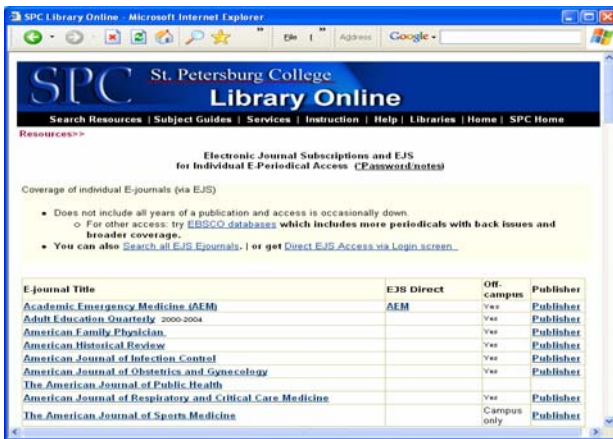

# Electronic Journal Subscriptions – Individual Title Search (via EJS)

- Start at Library Online at <http://www.spcollege.edu/central/libonline/>

- Go to Resources page

- Under E- Journals & Magazine Section --Select Online Journal Subscriptions and EJS

- Select the journal title you want to use

**Login**

- Customer code: \_\_\_\_\_
- Username: \_\_\_\_\_
- Password: \_\_\_\_\_

- Go to individual issue – watch for green check for full text
- Select issue or search or