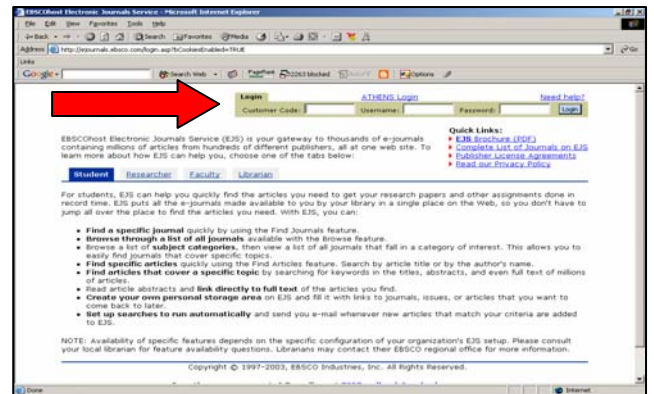

# Electronic Journal Subscriptions – Individual Title Search (via EJS)

- Start at Library Online at <http://www.spcollege.edu/central/libonline/>

- Go to Resources page

- Under E- Journals & Magazine Section --Select Online Journal Subscriptions and EJS

- Select the journal title you want to use

**Login**

- Customer code: \_\_\_\_\_
- Username: \_\_\_\_\_
- Password: \_\_\_\_\_

- Go to individual issue – watch for green check for full text
- Select issue or search or