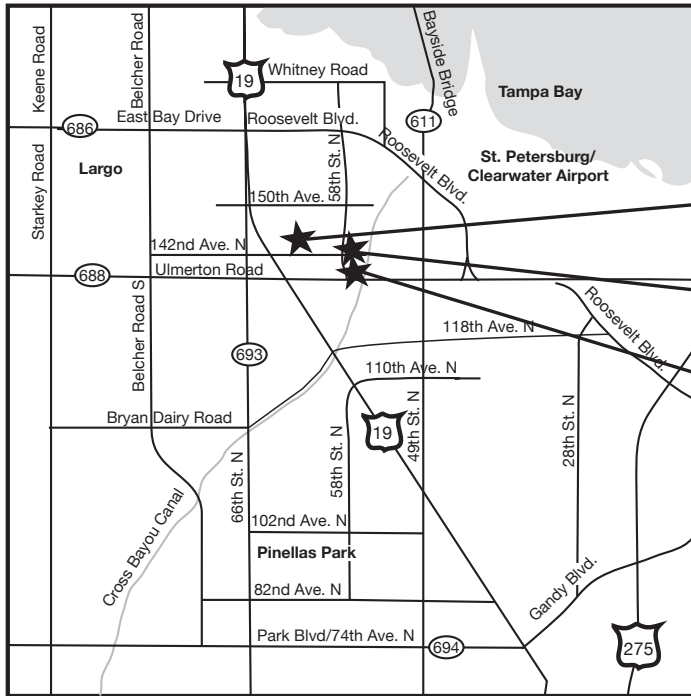

SPC District Office

Directions to the site

SPC District Office
6021 142nd Ave. N, Clearwater

EpiCenter – Services
14025 58th St. N, Clearwater

EpiCenter – Tech
13805 58th St. N, Clearwater