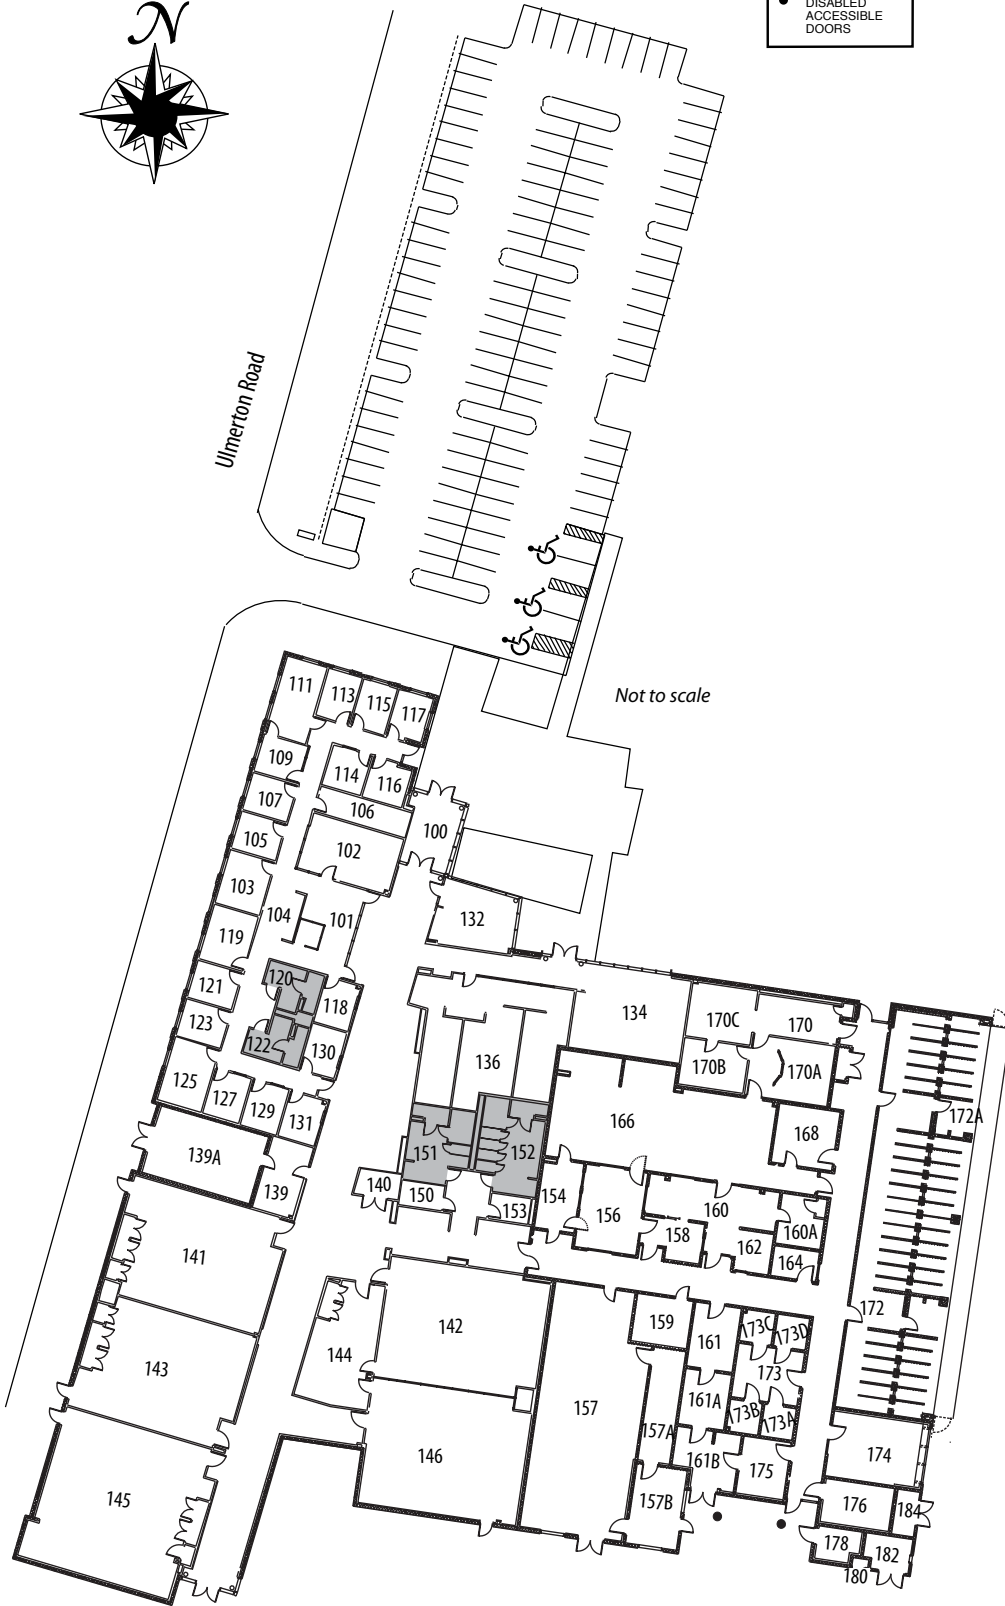

SPC Veterinary Technology Center

SPC Veterinary Technology Center

12376 Ulmerton Rd.

Largo

KEY

- RESTROOMS
- ♿ ACCESS TO DISABLED PARKING
- DISABLED ACCESSIBLE DOORS

SPC Veterinary Technology Center

Room Codes

- 100 -119 - TBA
- 120, 122 - Restrooms
- 121-132 - TBA
- 134 - Student Work
- 136-139 - TBA
- 139A - Mechanical
- 140 - Electrical
- 141, 143 - Computer Lab
- 142 - Anatomy Lab
- 144 - Lab Storage
- 145 - Collaborative Lab
- 146 - Pathology Lab
- 150 - Custodial
- 151-152 - Restrooms
- 153 - Computer
- 154 - Scrub
- 156 - Surgery
- 157 - Mechanical
- 157A - Electrical
- 157B - Generator
- 158 - Recovery
- 159 - Telecommunications
- 160 - Control
- 160A - Pharmacy
- 161 - Food Prep
- 161A - Food Storage
- 161B - Storage
- 162 - Bath
- 164 - Avary
- 166 - Animal Procedures Lab
- 168 - Lab Prep
- 170 - Radiology
- 172 - Dog Ward
- 173 - Lab Animals
- 174 - Cat Ward
- 175 - Isolation
- 176 - Custodial
- 178, 182 - Storage
- 180 - Oxygen
- 184 - Mechanical