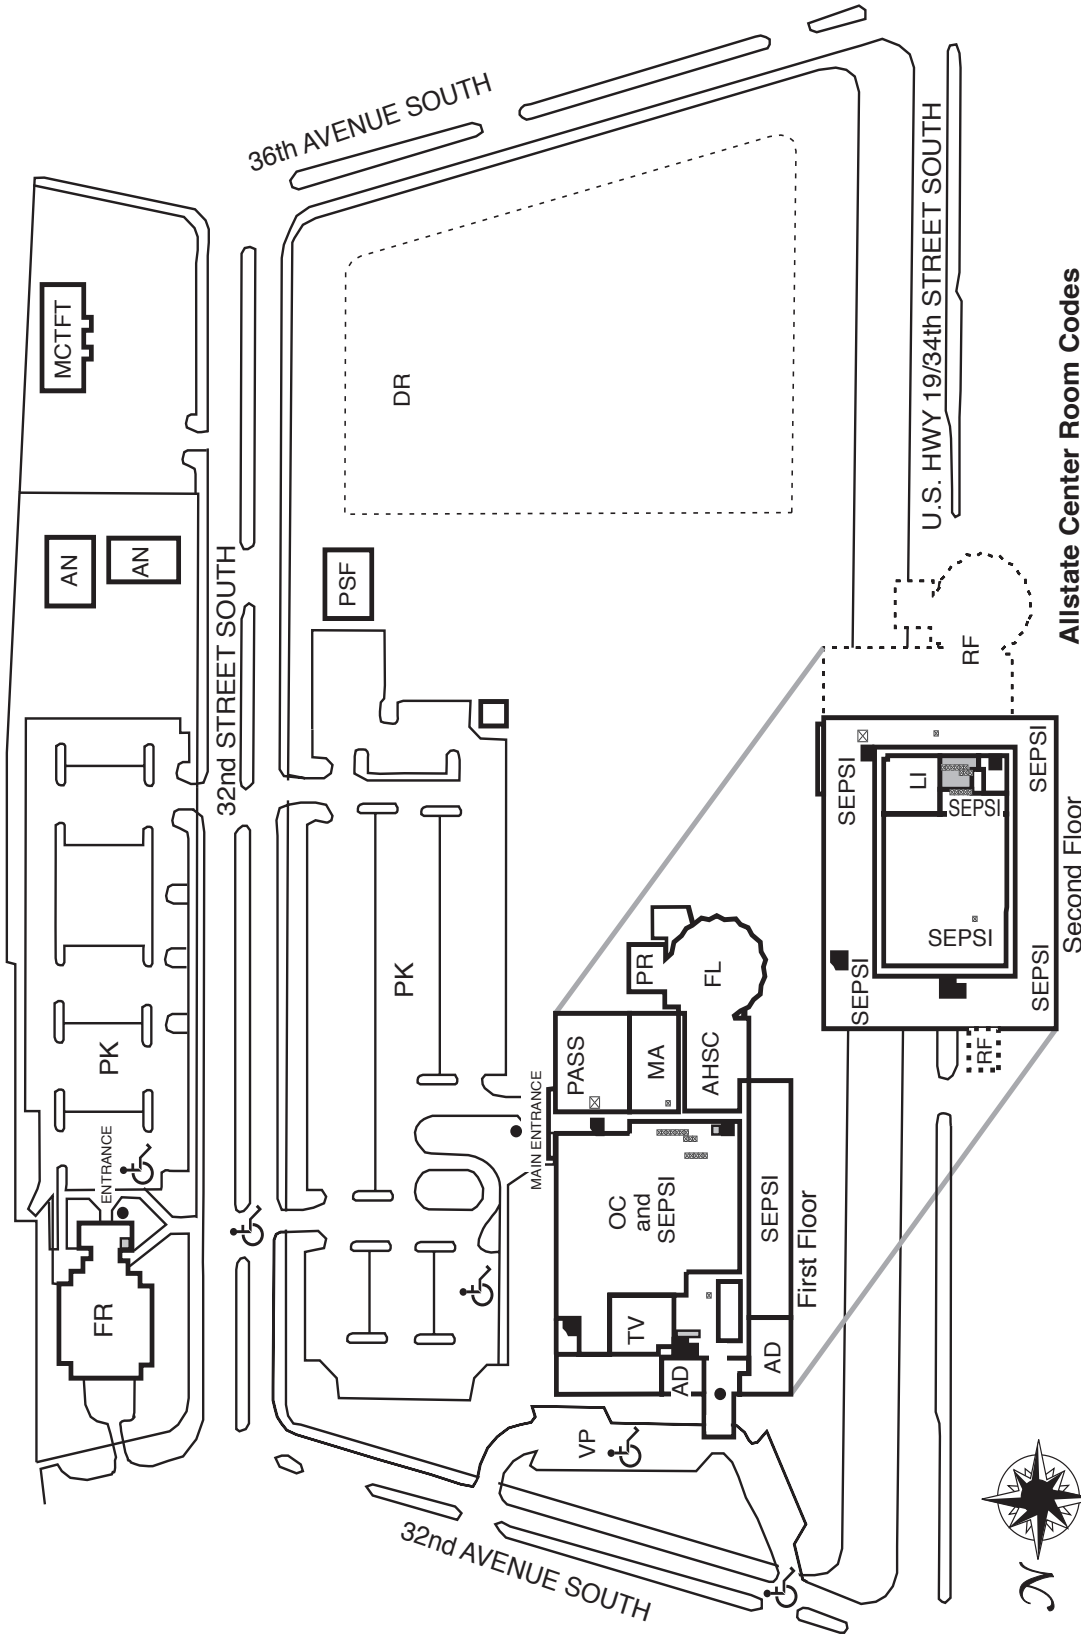

Allstate Center

Allstate Center Room Codes

- | | | | |
|-------|-----------------------------|-------|--|
| AD | - Administration | PK | - Student Parking |
| AHSC | - Andy Hines Student Center | PR | - Pinellas Room |
| AN | - Annex | PASS | - Police Applicant Screening Service |
| DR | - Driving Range | PSF | - Production Support Facility |
| FL | - Florida Room | RF | - Roof |
| FR | - Firing Range | SEPSI | - Southeastern Public Safety Institute |
| LI | - Library | TV | - Television Studio |
| MA | - Maintenance | VP | - Visitor Parking |
| MCTFT | - Counterdrug Training | | |
| OC | - Open Campus | | |

KEY

- STAIRS
- ELEVATOR
- RESTROOMS
- ACCESS TO DISABLED PARKING
- DISABLED ACCESSIBLE DOORS

Allstate Center
 3200 34th St. S
 St. Petersburg