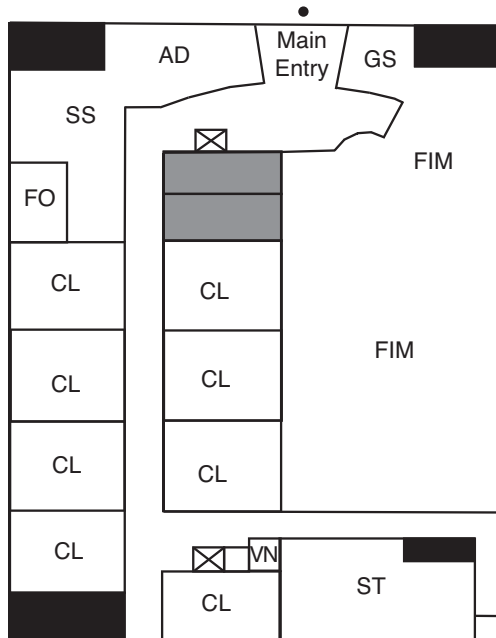

SPC Downtown Center

SPC Downtown Center
 244 Second Ave. N
 St. Petersburg

KEY

- RESTROOMS
- ACCESS TO DISABLED PARKING
- DISABLED ACCESSIBLE DOORS

FIRST FLOOR

SECOND FLOOR

**Downtown Center
 Room Codes**

- AD - Administration
- CA - Career Resource Center
- CF - Conference Room
- CL - Classroom
- CR - Community Room
- FIM - Florida International Museum
- FO - Faculty Offices
- GS - FIM Gift Shop
- PK - Student parking
- SA - Student Activities
- SK - Staff parking
- SL - Student Lounge
- SS - Student Services
- ST - Storage
- VN - Vending