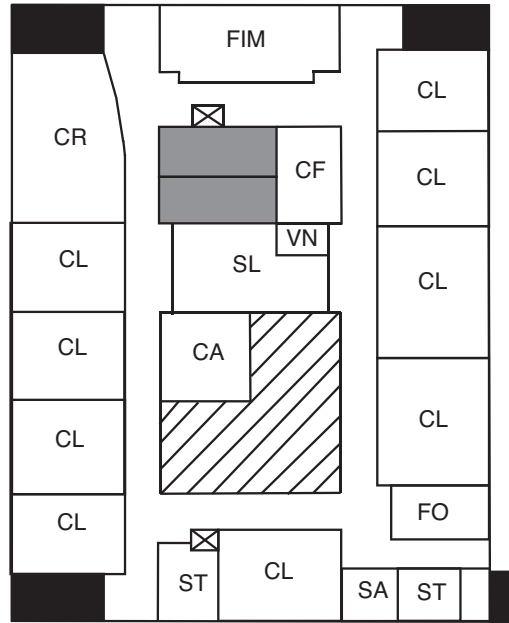

SPC Downtown Center

SPC Downtown Center
 244 Second Ave. N
 St. Petersburg

KEY

- RESTROOMS
- ACCESS TO DISABLED PARKING
- DISABLED ACCESSIBLE DOORS

FIRST FLOOR

SECOND FLOOR

**Downtown Center
 Room Codes**

- AD - Administration
- CA - Career Resource Center
- CF - Conference Room
- CL - Classroom
- CR - Community Room
- FIM - Florida International Museum
- FO - Faculty Offices
- GS - FIM Gift Shop
- PK - Student parking
- SA - Student Activities
- SK - Staff parking
- SL - Student Lounge
- SS - Student Services
- ST - Storage
- VN - Vending