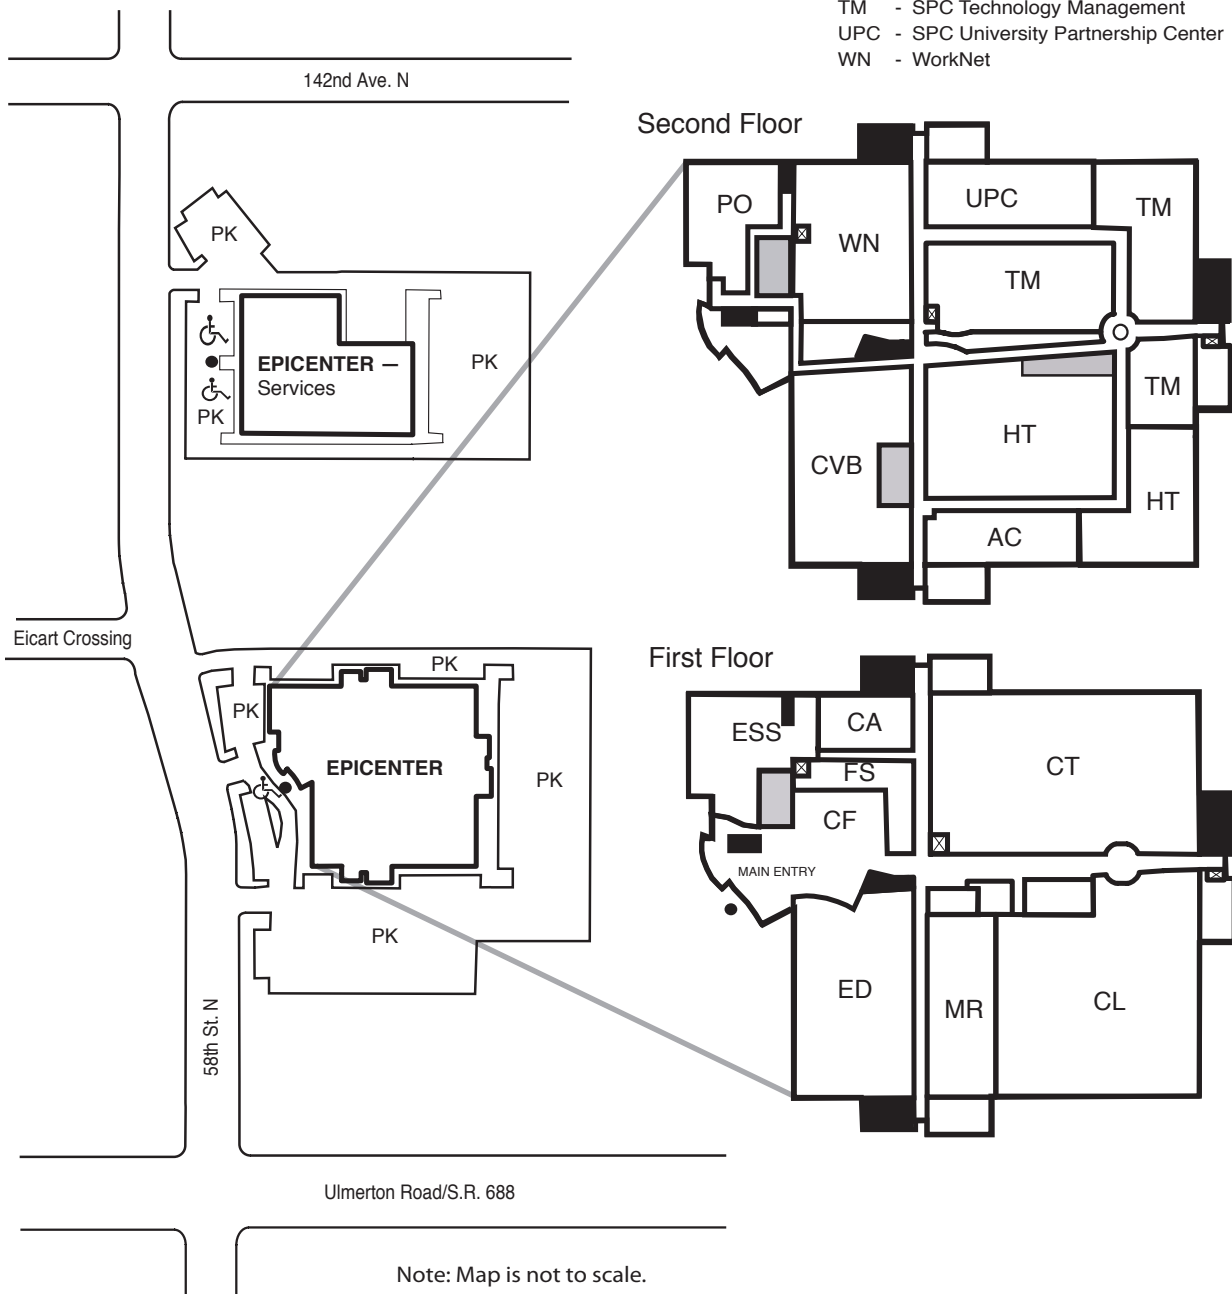

EpiCenter

EpiCenter
13805 58th St. N, Largo

EpiCenter – Services
14025 58th St. N, Largo

EpiCenter

- AC - Pinellas County Arts Council
- CA - SPC College Attorney
- CF - Cafeteria
- CL - Collaborative Labs
- CT - SPC Corporate Training
- CVB - Pinellas County Convention Center & Visitors Bureau
- ED - Pinellas County Economic Development
- ESS - SPC Educational & Student Services
- FS - Food Service
- HT - High Tech Certificate Program
- MR - Meeting Rooms
- PO - SPC President's Office
- TM - SPC Technology Management
- UPC - SPC University Partnership Center
- WN - WorkNet

Note: Map is not to scale.