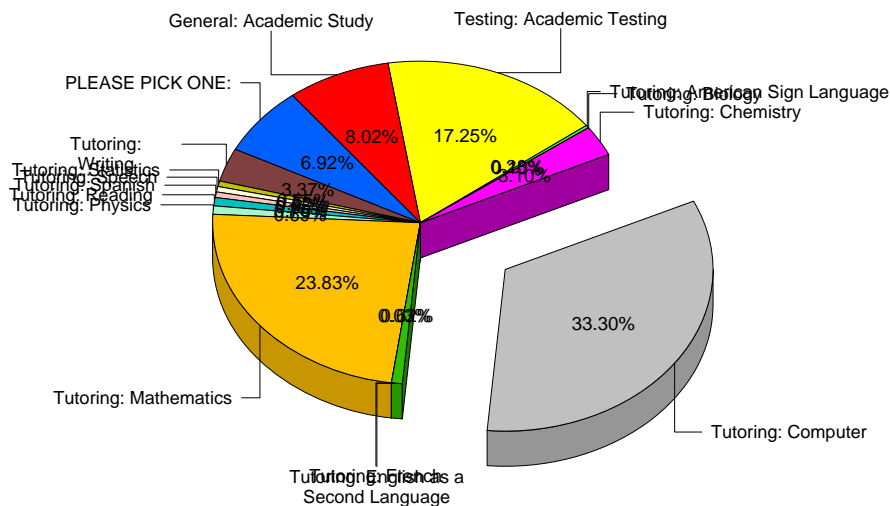

St. Petersburg College Services Report

From 12/01/2006 to 01/29/2007

Department Name: SPG LSC

Service Name	Total Services
PLEASE PICK ONE:	201
General: Academic Study	233
Testing: Academic Testing	501
Tutoring: American Sign Language	8
Tutoring: Biology	3
Tutoring: Chemistry	90
Tutoring: Computer	967
Tutoring: English as a Second Language	18
Tutoring: French	1
Tutoring: Mathematics	692
Tutoring: Physics	20
Tutoring: Reading	22
Tutoring: Spanish	19
Tutoring: Speech	15
Tutoring: Statistics	16
Tutoring: Writing	98
Total of Department Services:	2,904