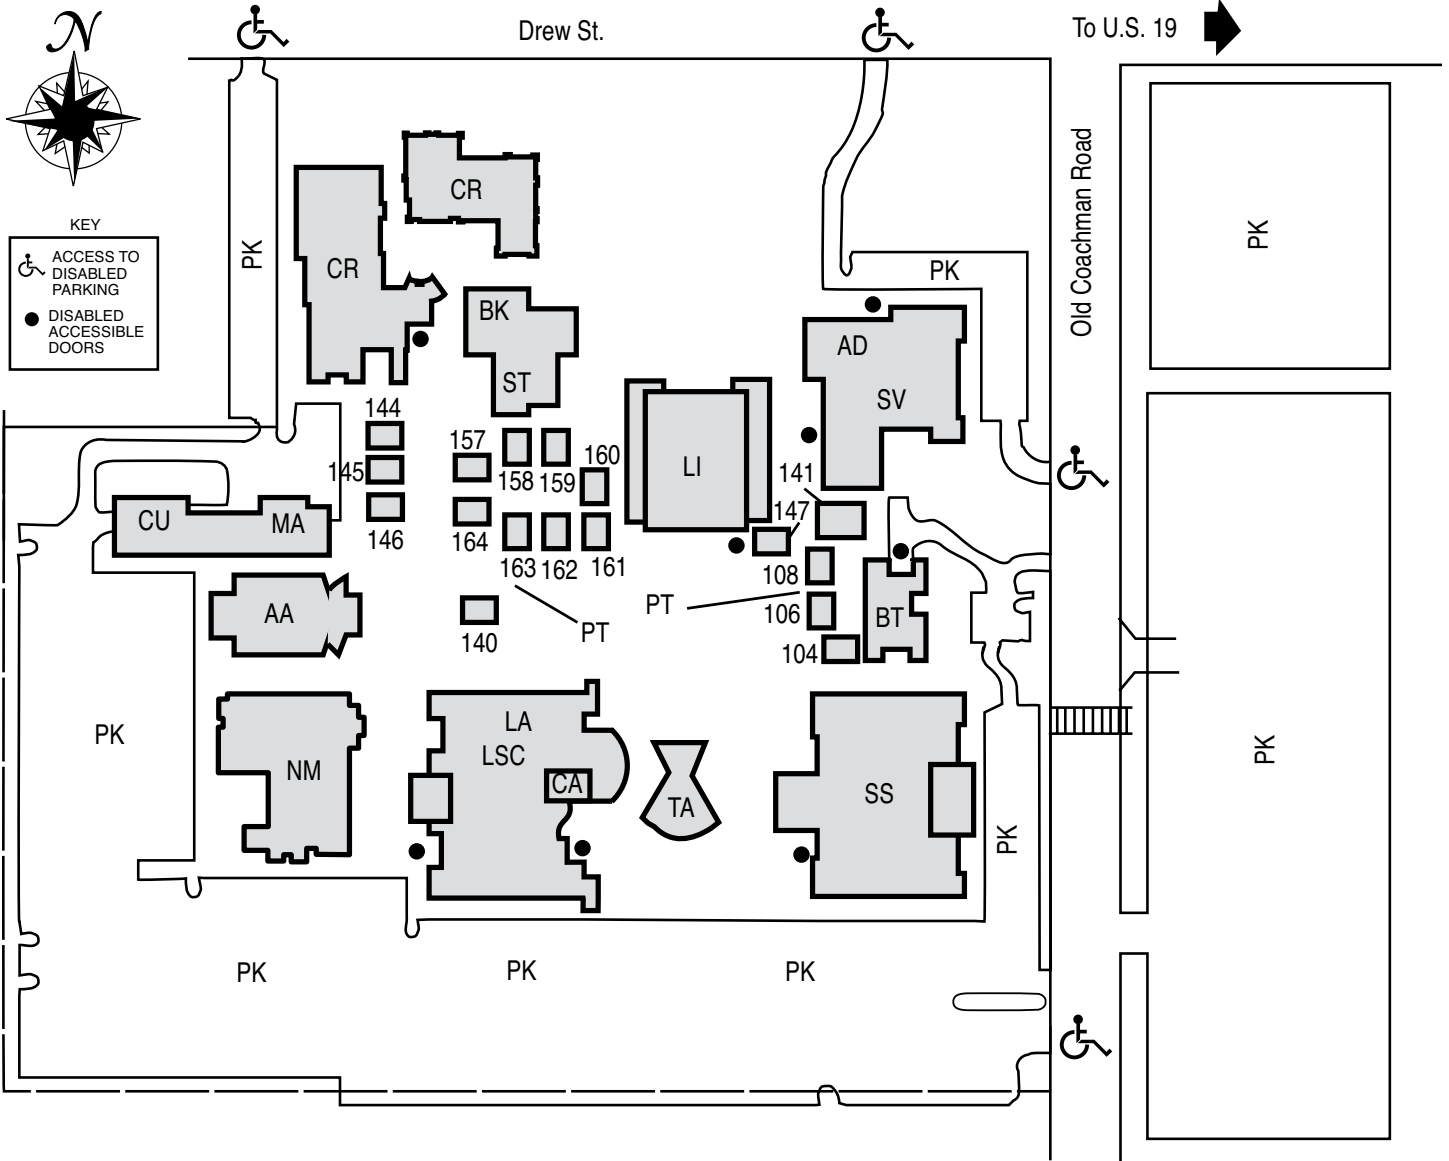

Clearwater Campus

Clearwater Campus
 2465 Drew St.
 Clearwater

CLEARWATER BUILDING CODES

- | | |
|---------------------------------|---|
| AA - Arts Auditorium | MA - Maintenance |
| AD - Administration | NM - Natural Science, Math and College of Education |
| BK - Bookstore | PK - Student parking |
| BT - Business Technologies | PT - Portables 104, 106, 108, 140, 141, 144, 145, 146, 147, 157, 158, 159, 160, 161, 162, 163 and 164 |
| CA - Cafe/Food services | SS - Social Sciences |
| CR - Crossroads | ST - Student Life and Leadership |
| CU - Central Utilities | SV - Student Services |
| LA - Language Arts | TA - Teaching Auditorium |
| LI - Michael M. Bennett Library | |
| LSC - Learning Support Commons | |