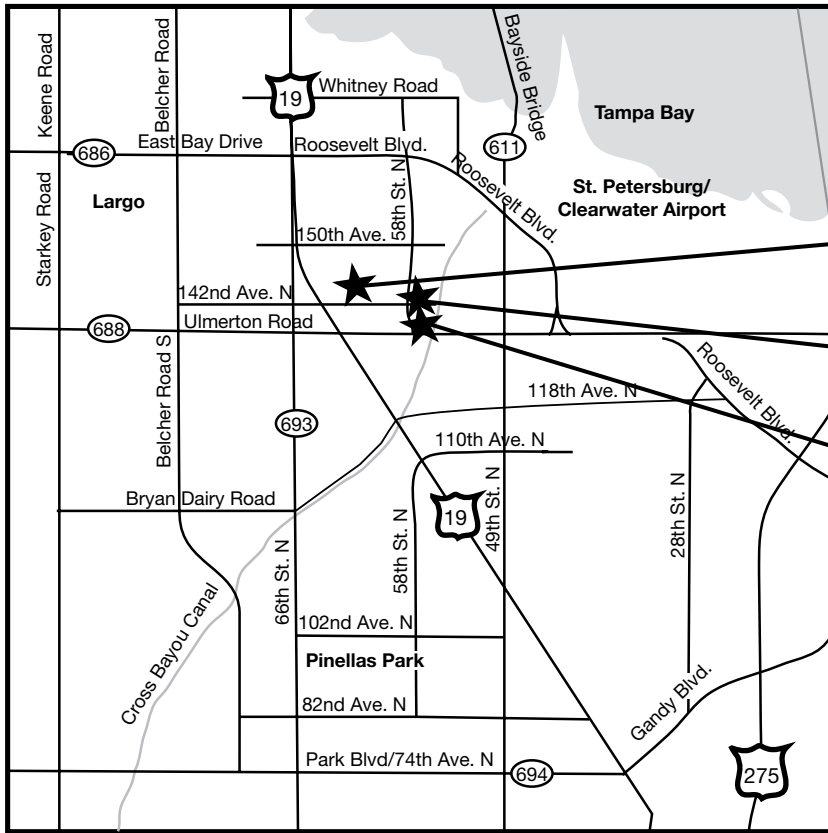

# EpiCenter directions

**SPC District Office**  
6021 142nd Ave. N, Largo

**EpiCenter – Services**  
14025 58th St. N, Largo

**EpiCenter**  
13805 58th St. N, Largo