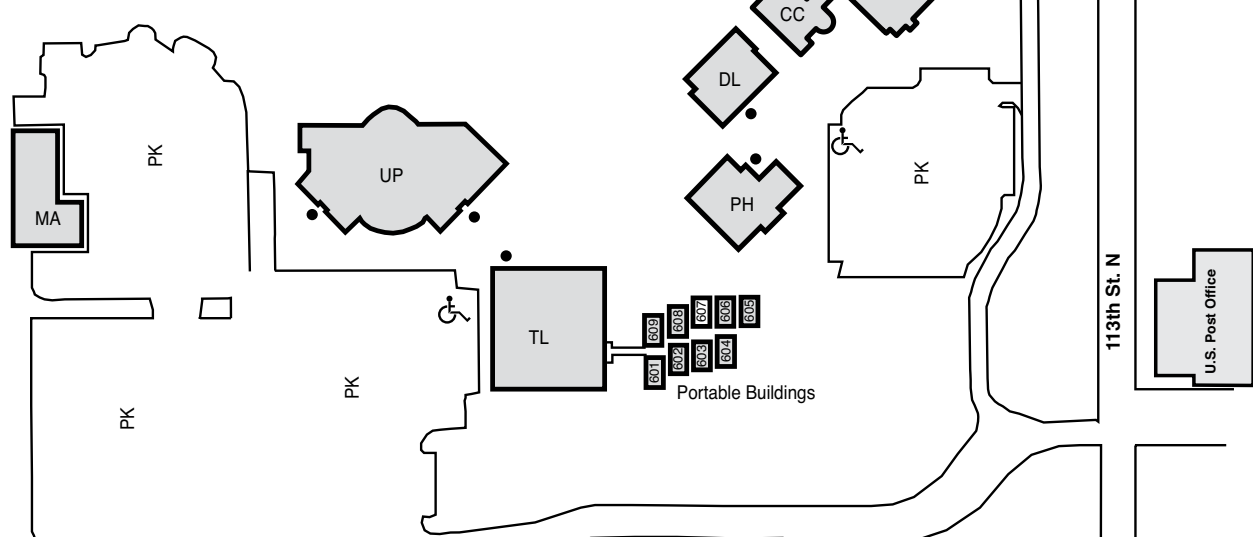

# Seminole Campus

**Seminole Campus**  
9200 113th St. N  
Seminole

102nd Ave. N

**Seminole Campus Room Codes**

- CC - Library Annex - Conference Center
- DL - Dental building
- LI - Dennis L. Jones Community Library at Seminole Campus
- MA - Maintenance
- PH - Pharmacy
- PK - Parking
- 601 - Faculty offices and seminar room
- 602 - Classroom
- 603 - Classroom
- 604 - Classroom/game lab
- 605 - Early College offices
- 606 - Early College classroom
- 607 - GED classroom
- 608 - Faculty offices and seminar room
- 609 - Office and restrooms
- TL - Technology Learning
- UP - C.W. Bill Young University Partnership Center building

scale broken here  
Old Ridge Road

scale broken here

113th St. N

**AREA MAP**

City of Seminole Recreation Center

scale broken here

86th Ave. N