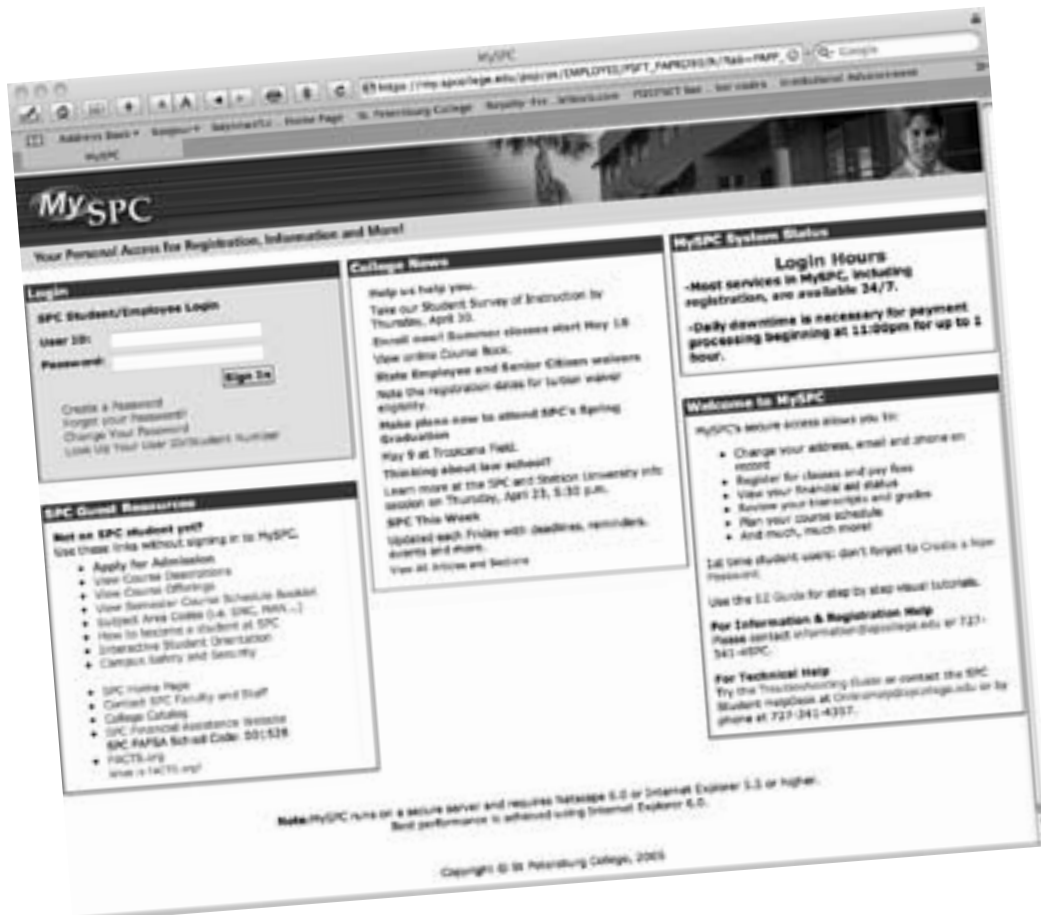

St. Petersburg College

Fall Term 2009

Aug. 24 to Dec. 18

Registration is online. Students should go to MySPC at www.spcollege.edu and follow the step-by-step registration directions.

Computer labs and personal assistance are available on campuses.

MySPC log-in page.

How to use this book

This book is a reference document to help you plan your schedule. It contains the title, catalog number, subject code and credit hours of each course offered on campuses and online during the fall term. Course specifics, such as dates, times, instructors and more, are available as you register at MySPC at www.spcollege.edu.