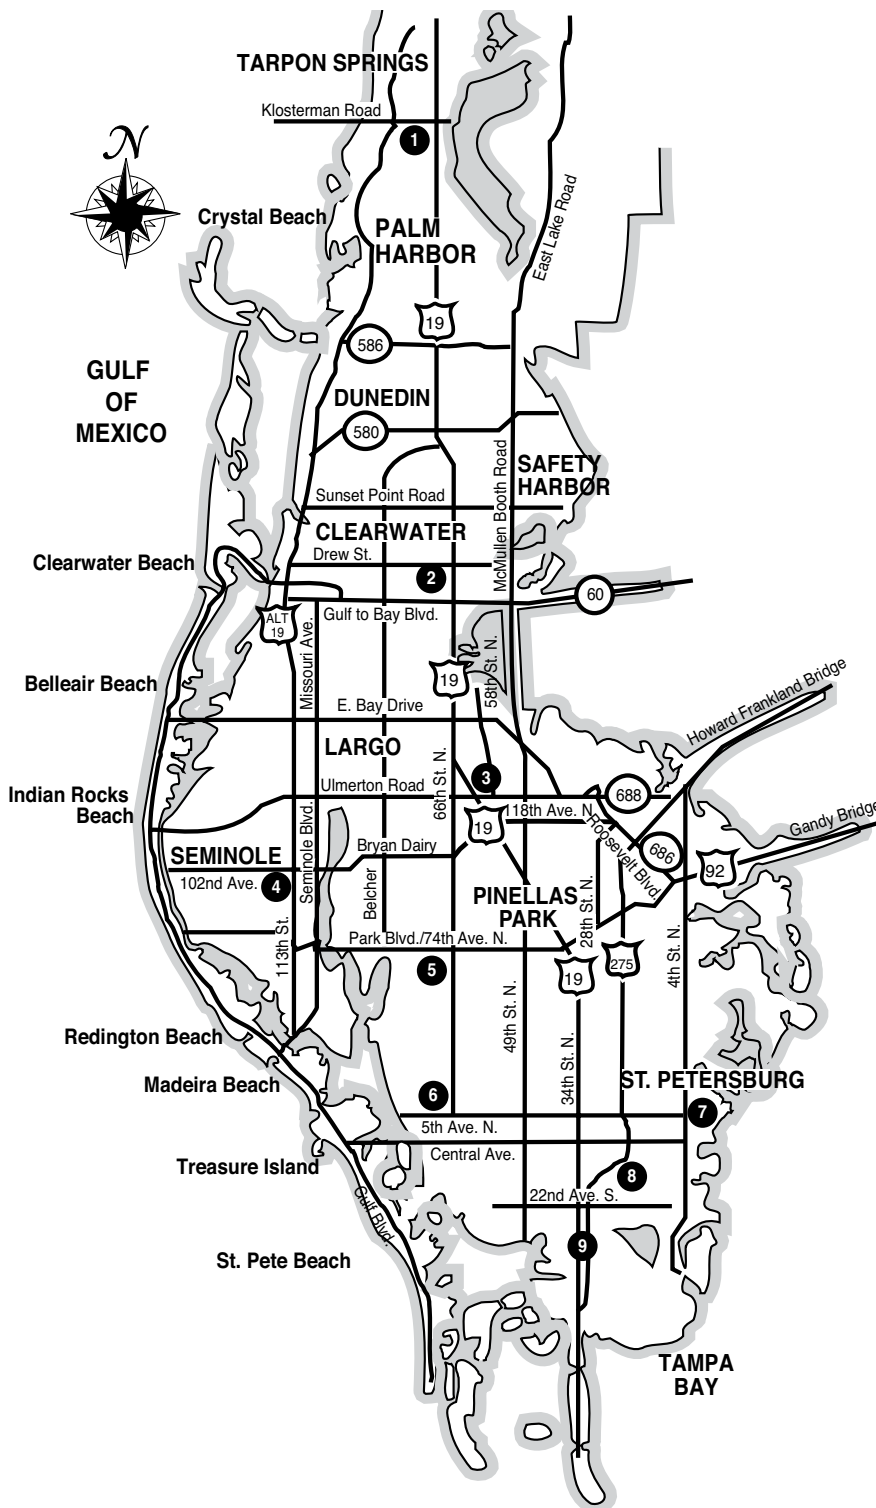

# St. Petersburg College

## Pinellas County locations

1. **Tarpon Springs**  
600 Klosterman Road  
Tarpon Springs  
[www.spcollege.edu/tsc](http://www.spcollege.edu/tsc)
2. **Clearwater Campus**  
2465 Drew St.  
Clearwater  
[www.spcollege.edu/clw](http://www.spcollege.edu/clw)
3. **EpiCenter**  
13805 58th St. N  
Largo  
[www.spcollege.edu/epicenter](http://www.spcollege.edu/epicenter)
4. **Seminole Campus**  
9200 113th St. N  
Seminole  
[www.spcollege.edu/se](http://www.spcollege.edu/se)
5. **Caruth Health Education Center**  
7200 66th St. N  
Pinellas Park  
[www.spcollege.edu/hec](http://www.spcollege.edu/hec)
6. **St. Petersburg/Gibbs Campus**  
6605 Fifth Ave. N  
St. Petersburg  
[www.spcollege.edu/spg](http://www.spcollege.edu/spg)
7. **SPC Downtown**  
244 Second Ave. N  
St. Petersburg  
727-341-4249  
[www.spcollege.edu/downtown](http://www.spcollege.edu/downtown)
8. **SPC Midtown**  
1048 22nd St. S  
St. Petersburg  
[www.spcollege.edu/midtown](http://www.spcollege.edu/midtown)
9. **Allstate Center**  
3200 34th St. S  
St. Petersburg  
[www.spcollege.edu/ac](http://www.spcollege.edu/ac)