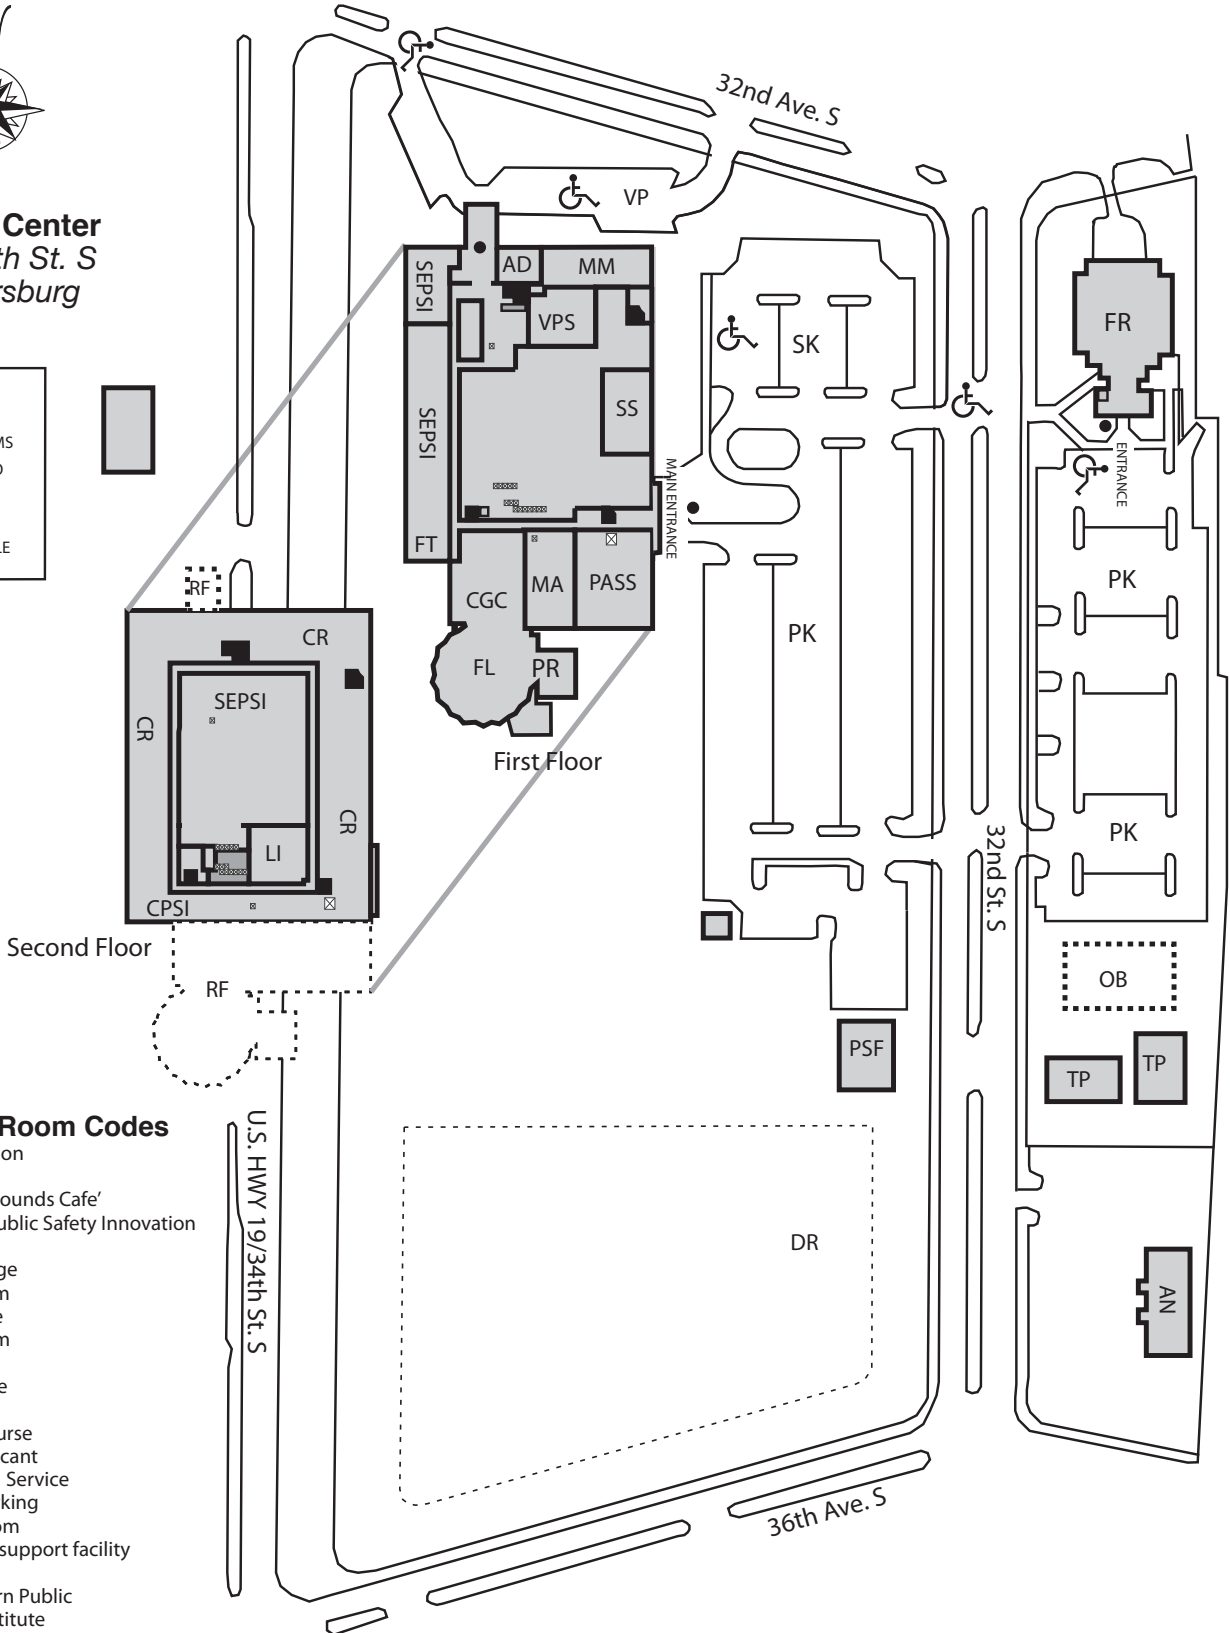

SPC Allstate Center

Allstate Center
3200 34th St. S
St. Petersburg

KEY	
	STAIRS
	ELEVATOR
	RESTROOMS
	ACCESS TO DISABLED PARKING
	DISABLED ACCESSIBLE DOORS

Allstate Center Room Codes

- AD - Administration
- AN - Annex
- CGC - Common Grounds Cafe'
- CPSI - Center for Public Safety Innovation
- CR - Classrooms
- DR - Driving Range
- FL - Florida Room
- FR - Firing Range
- FT - Fitness Room
- LI - Library
- MA - Maintenance
- MM - Multimedia
- OB - Obstacle course
- PASS - Police Applicant Screening Service
- PK - Student parking
- PR - Pinellas Room
- PSF - Production support facility
- RF - Roof
- SEPSI - Southeastern Public Safety Institute
- SK - Staff parking
- SS - Student Services
- TV - Television studio
- TP - Training Portable
- VP - Visitor parking
- VPS - Video Production Studio