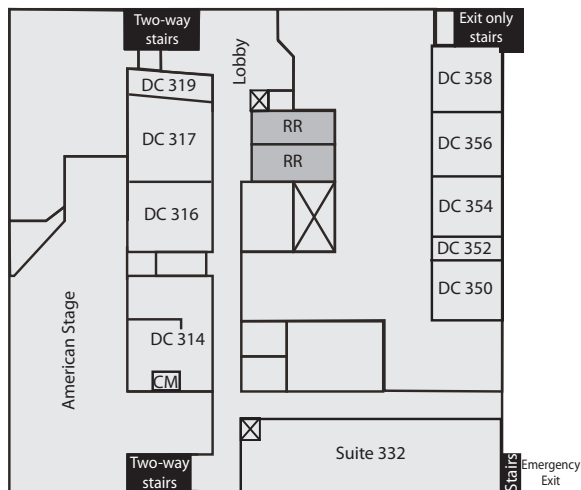

# SPC Downtown

**SPC Downtown**  
244 Second Ave. N  
St. Petersburg

**KEY**

- RESTROOMS
- ACCESS TO DISABLED PARKING
- DISABLED ACCESSIBLE DOORS
- ELEVATOR
- STAIRS
- CONSTRUCTION

**FIRST FLOOR**

**SECOND FLOOR**

**THIRD FLOOR**

**FOURTH FLOOR**

## SPC Downtown Room Codes

### Un-numbered rooms

- AS - American Stage offices
- BK - Book store
- BX - Box office
- DP - Downtown Partnership
- CH - Change machine
- CM - Copy machine
- FS - Food service (cafe)
- PA - Pier Aquarium office
- PK - Student parking
- PO - Provost Office
- RR - Restroom
- SK - Staff parking
- SL - Student lockers
- SS - Student Services: Admissions, Advising, Business office, Career Services, Disability Resources, Financial Aid, Registration, Veterans Services
- ST - Storage
- TC - Testing Center
- VN - Vending