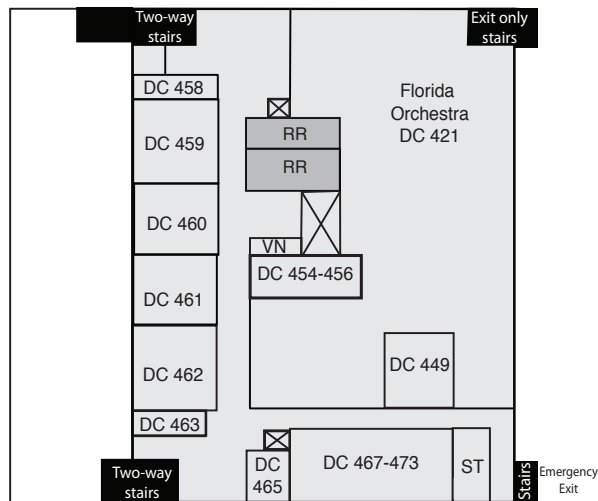

# SPC Downtown

**SPC Downtown**  
244 Second Ave. N  
St. Petersburg

**KEY**

- RESTROOMS
- ACCESS TO DISABLED PARKING
- DISABLED ACCESSIBLE DOORS
- ELEVATOR
- STAIRS
- CONSTRUCTION

**FIRST FLOOR**

**SECOND FLOOR**

**THIRD FLOOR**

**FOURTH FLOOR**

## SPC Downtown Room Codes

## SPC Downtown parking map