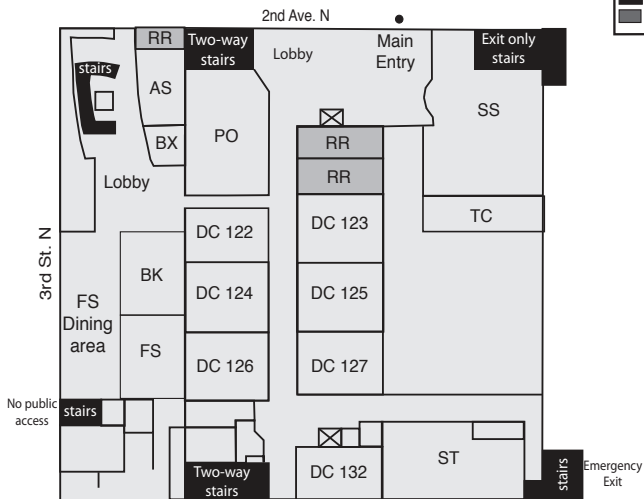

# SPC Downtown

**SPC Downtown**  
244 Second Ave. N  
St. Petersburg

**KEY**

- RESTROOMS
- ACCESS TO DISABLED PARKING
- DISABLED ACCESSIBLE DOORS
- ELEVATOR
- STAIRS
- CONSTRUCTION

**FIRST FLOOR**

**SECOND FLOOR**

**THIRD FLOOR**

**FOURTH FLOOR**

## SPC Downtown Room Codes

### Un-numbered rooms

- AS - American Stage offices
- BK - Book store
- BX - Box office
- DP - Downtown Partnership
- CH - Change machine
- CM - Copy machine
- FS - Food service (cafe)
- PA - Pier Aquarium office
- PK - Student parking
- PO - Provost Office
- RR - Restroom
- SK - Staff parking
- SL - Student lockers
- SS - Student Services: Admissions, Advising, Business office, Career Services, Disability Resources, Financial Aid, Registration, Veterans Services
- ST - Storage
- TC - Testing Center
- VN - Vending