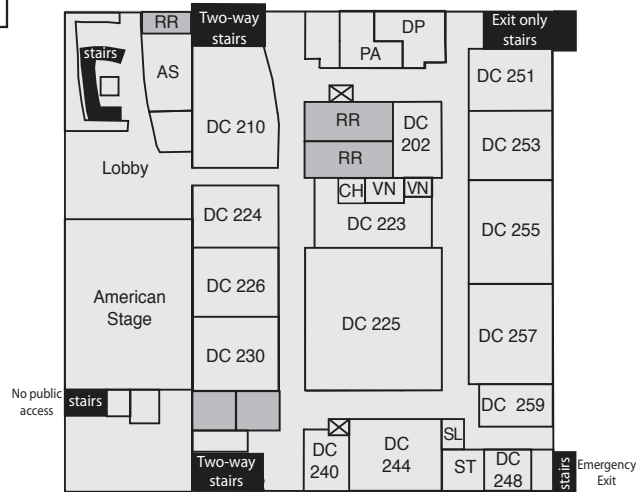

# SPC Downtown

**SPC Downtown**  
244 Second Ave. N  
St. Petersburg

**KEY**

- RESTROOMS
- ACCESS TO DISABLED PARKING
- DISABLED ACCESSIBLE DOORS
- ELEVATOR
- STAIRS
- CONSTRUCTION

**FIRST FLOOR**

**SECOND FLOOR**

**THIRD FLOOR**

**FOURTH FLOOR**

## SPC Downtown Room Codes

### Un-numbered rooms

- AS - American Stage offices
- BK - Book store
- BX - Box office
- DP - Downtown Partnership
- CH - Change machine
- CM - Copy machine
- FS - Food service (cafe)
- PA - Pier Aquarium office
- PK - Student parking
- PO - Provost Office
- RR - Restroom
- SK - Staff parking
- SL - Student lockers
- SS - Student Services: Admissions, Advising, Business office, Career Services, Disability Resources, Financial Aid, Registration, Veterans Services
- ST - Storage
- TC - Testing Center
- VN - Vending