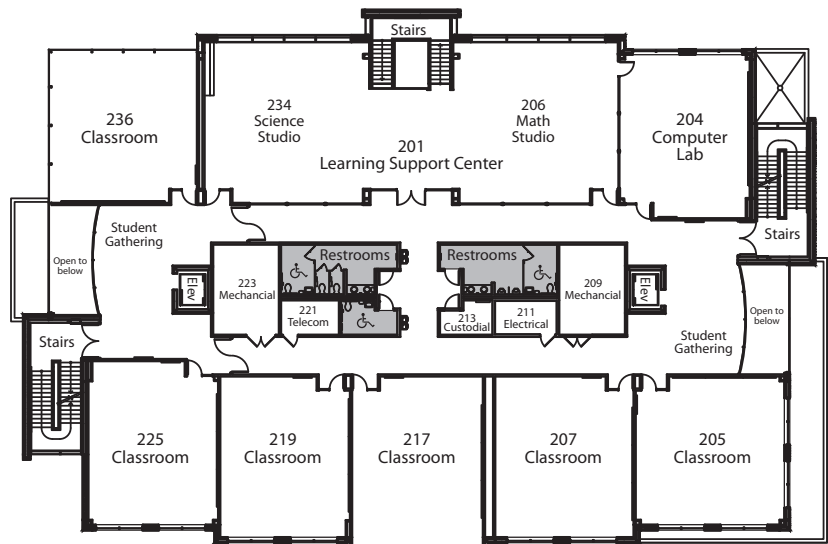

# SPC Midtown Center

**Douglas L. Jamerson, Jr. Midtown Center**  
 1300 22nd St. S  
 St. Petersburg

MIDTOWN CENTER - FIRST FLOOR

MIDTOWN CENTER - SECOND FLOOR

MIDTOWN CENTER - THIRD FLOOR

## SPC Midtown Room Codes

- MT 104 - Facilities Services & Receiving
- MT 105 - Reception
- MT 106, 108-112 - Staff Offices
- MT 107 - Conference Room
- MT 113 - Staff Workroom
- MT 114 - Testing
- MT 115 - ADA Testing
- MT 118 - Security
- MT 120 - Library/Writing Studio
- MT 120A - Study Room
- MT 120B - Study Room
- MT 120C - Study Room
- MT 141 - Community Room
- MT 150 - Bookstore