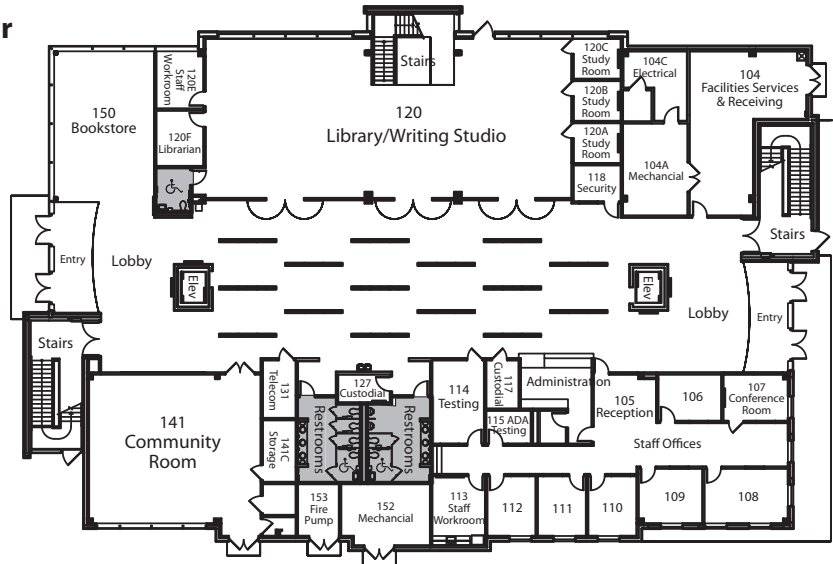

# SPC Midtown Center

**Douglas L. Jamerson, Jr. Midtown Center**  
 1300 22nd St. S  
 St. Petersburg

MIDTOWN CENTER - FIRST FLOOR

MIDTOWN CENTER - SECOND FLOOR

MIDTOWN CENTER - THIRD FLOOR

## SPC Midtown Room Codes

- MT 104 - Facilities Services & Receiving
- MT 105 - Reception
- MT 106, 108-112 - Staff Offices
- MT 107 - Conference Room
- MT 113 - Staff Workroom
- MT 114 - Testing
- MT 115 - ADA Testing
- MT 118 - Security
- MT 120 - Library/Writing Studio
- MT 120A - Study Room
- MT 120B - Study Room
- MT 120C - Study Room
- MT 141 - Community Room
- MT 150 - Bookstore