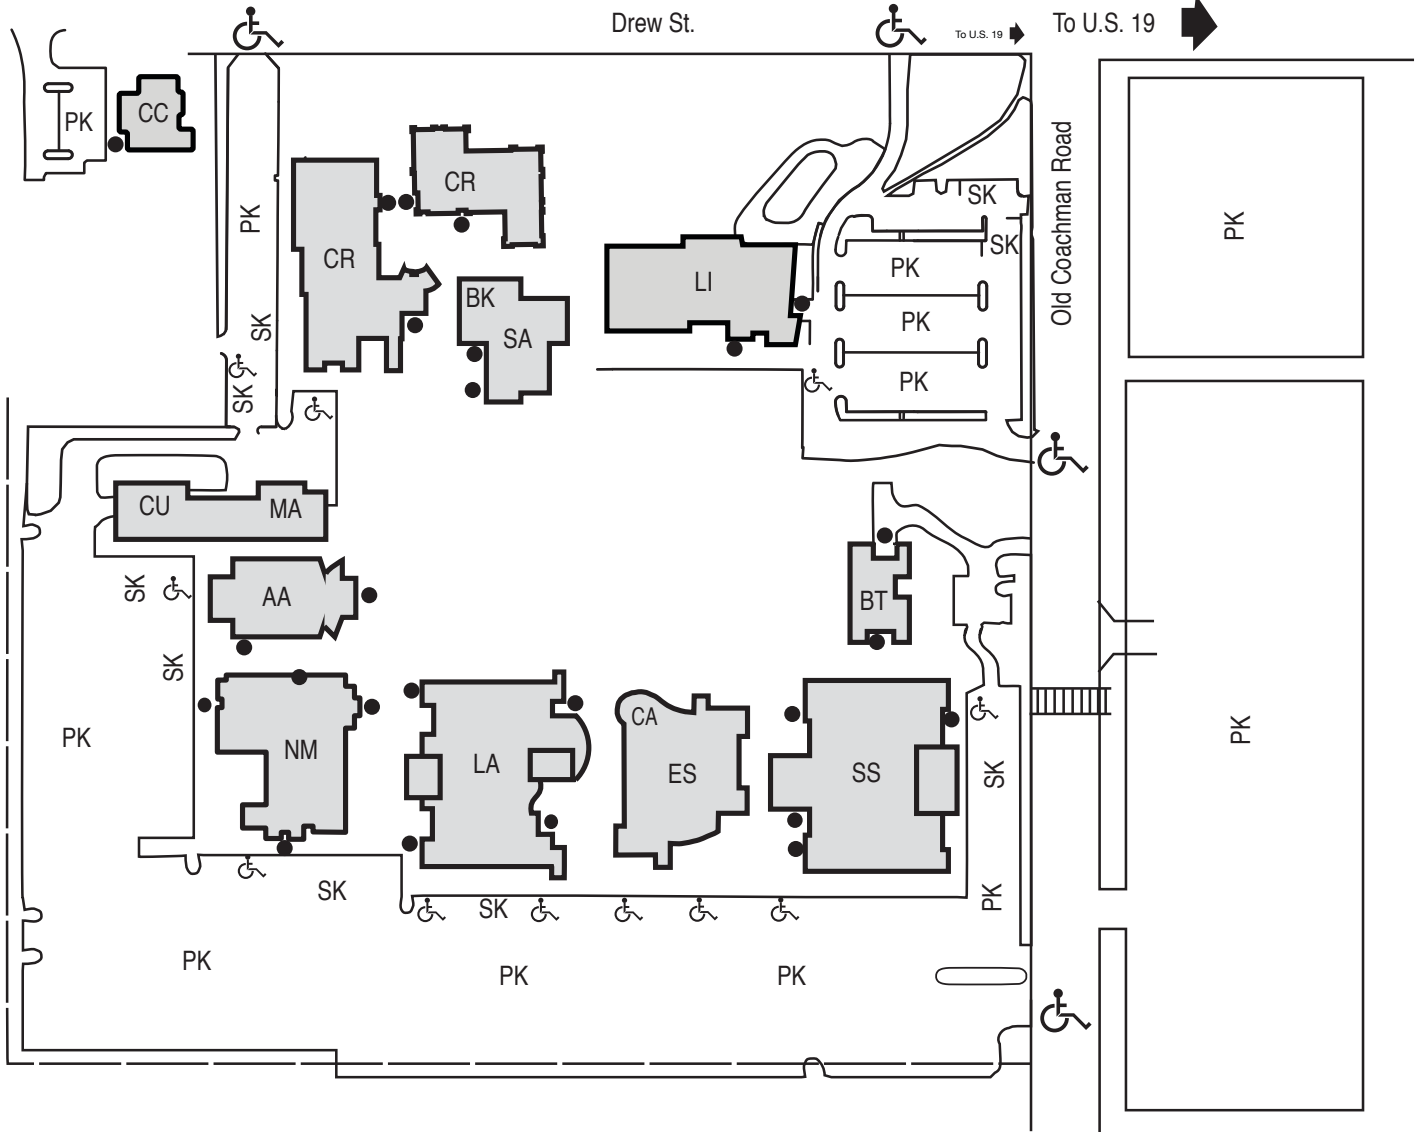

# Clearwater Campus

**Clearwater Campus**  
2465 Drew St.  
Clearwater

**KEY**

- ACCESS TO DISABLED PARKING
- DISABLED ACCESSIBLE DOORS

**CLEARWATER CAMPUS BUILDING CODES**

- |   |  |   |
|---|--|---|
| AA - Arts Auditorium                                | LA - Language Arts   | NM - Natural Science, Math and College of Education |
| BK - Bookstore                                      | • Admissions   | PK - Student parking                                |
| BT - Business Technologies                          | • Advising   | SS - Social Sciences                                |
| CA - Cafe/Food services                             | • Business Office  | SK - Staff parking                                  |
| CR - Crossroads                                     | • Financial Aid  | SA - Student Activities                             |
| CC - Collaborative Center for Emerging Technologies | • Testing  | • Bookstore   |
| CU - Central Utilities                              | LI - Michael M. Bennett Library and Learning Support Commons | • Student Life and Leadership                       |
| ES - Ethics and Social Sciences                     | MA - Maintenance   | • Wellness Center                                   |